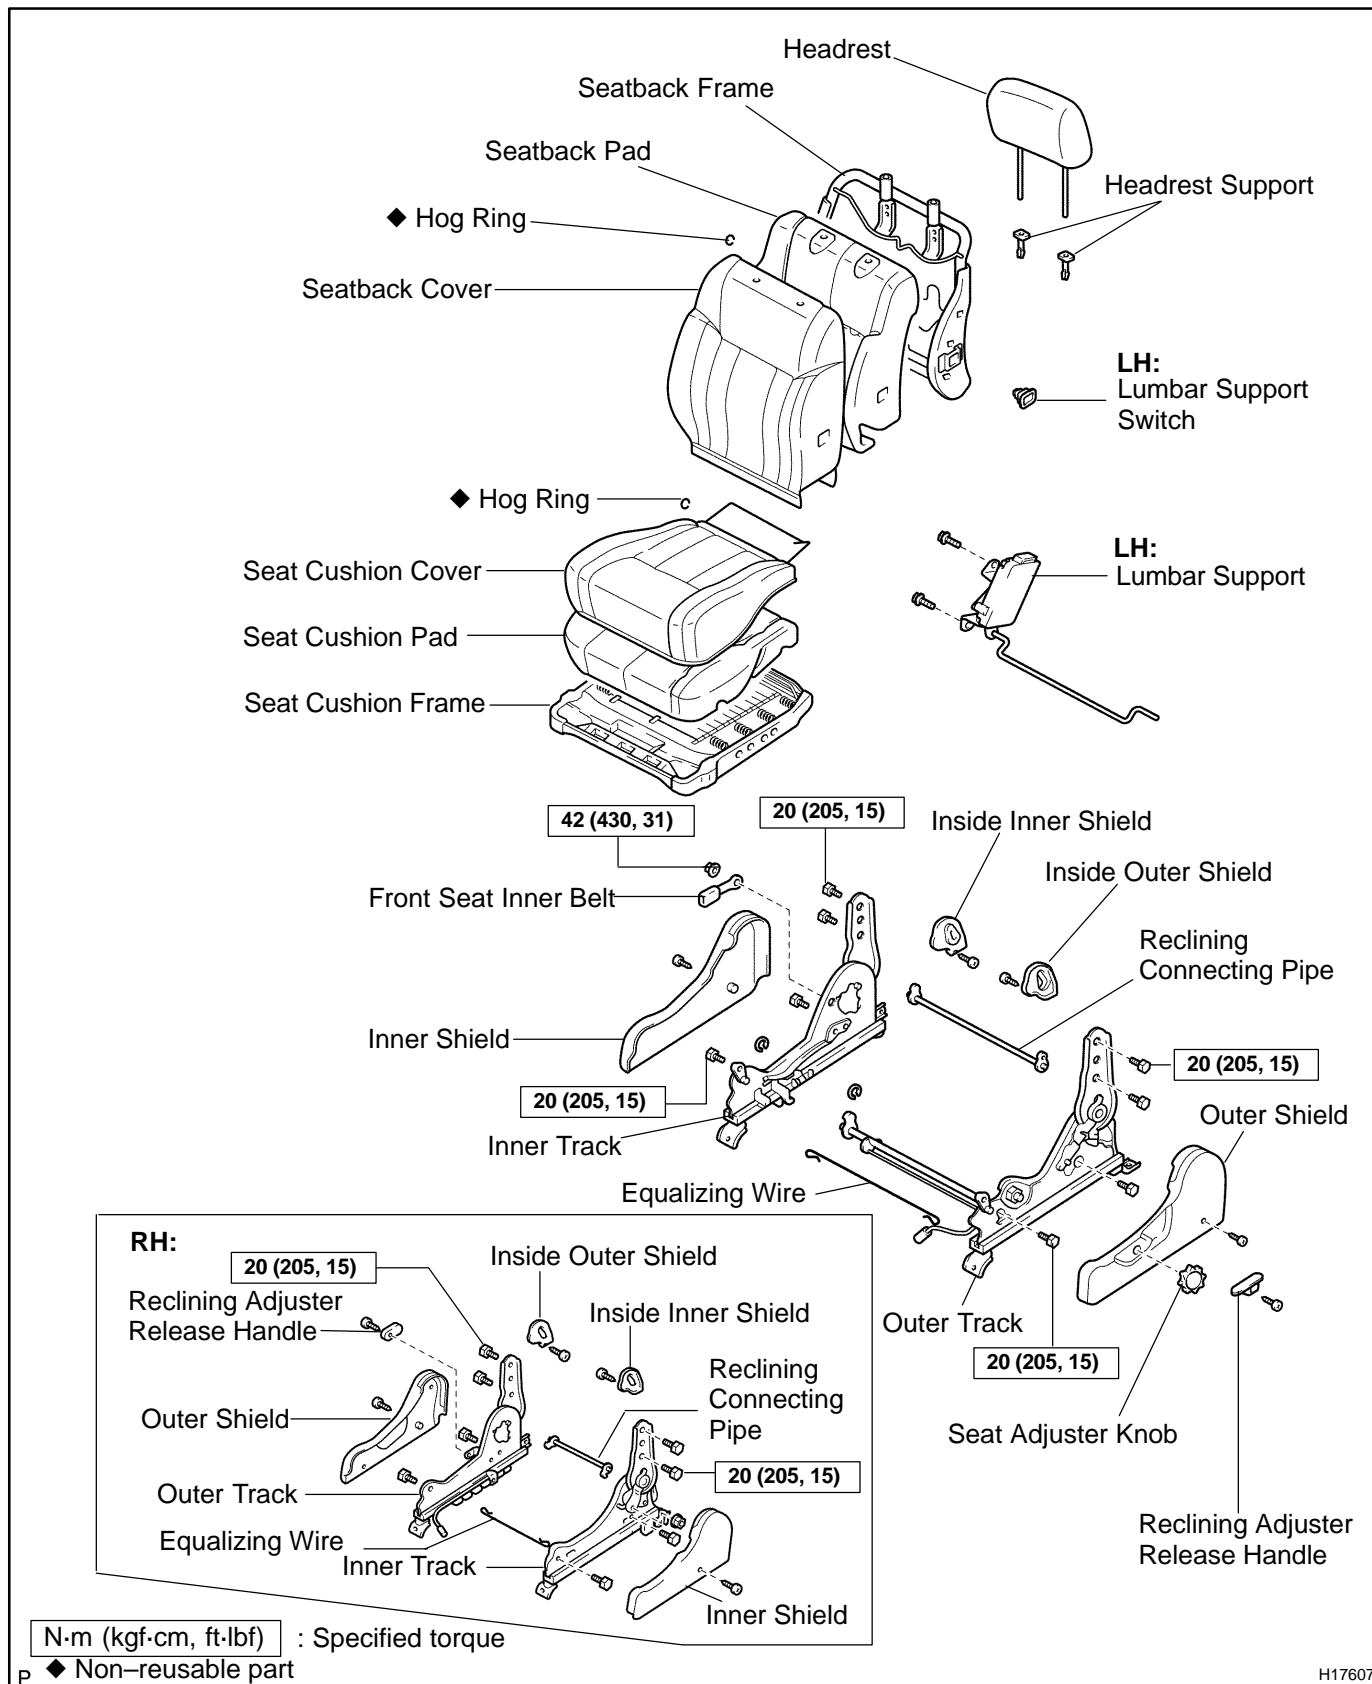

FRONT SEAT (Sports Type) COMPONENTS

BO08D-03

H17607