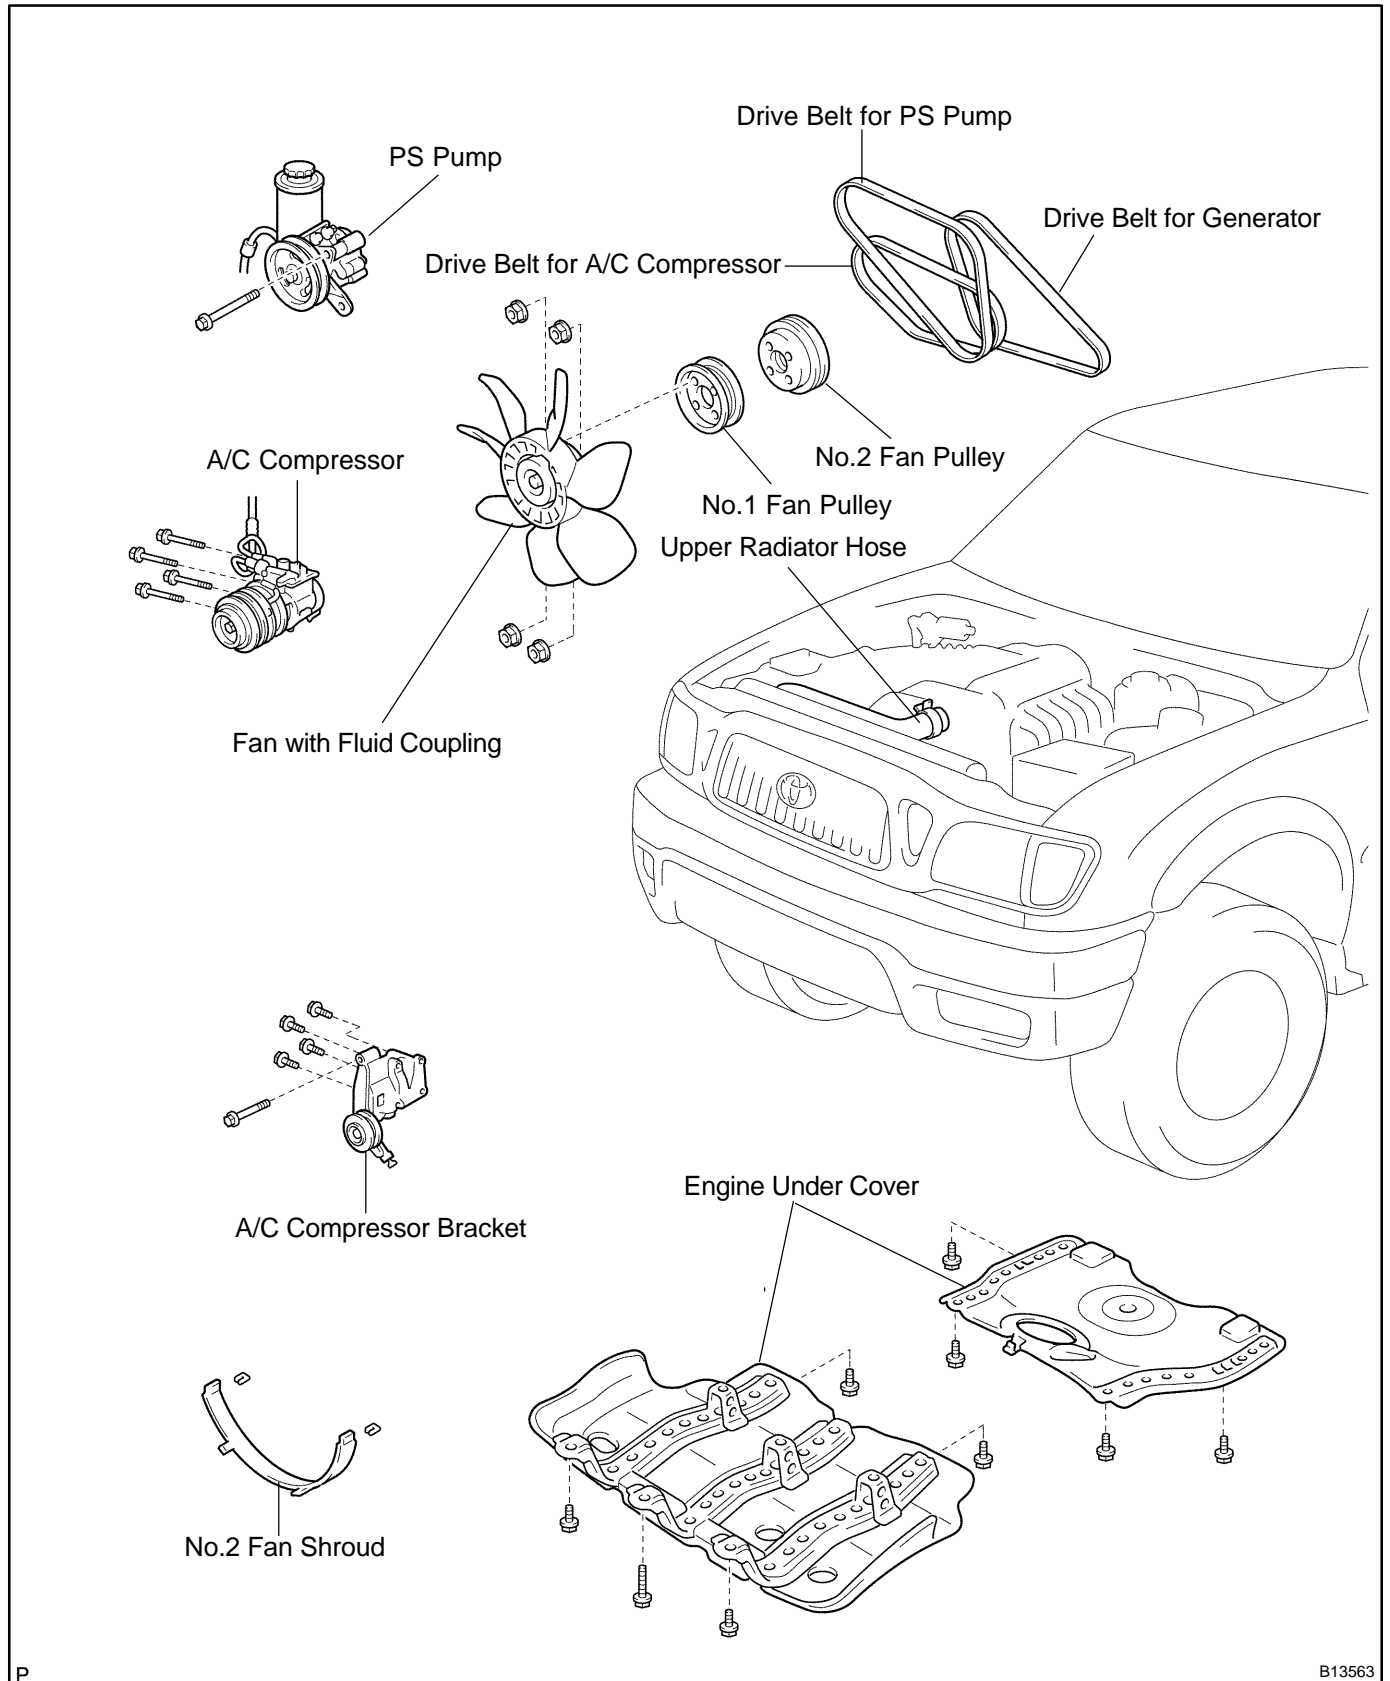

WATER PUMP COMPONENTS

CO024-05

B09954

COOLING (5VZ-FE) - WATER PUMP