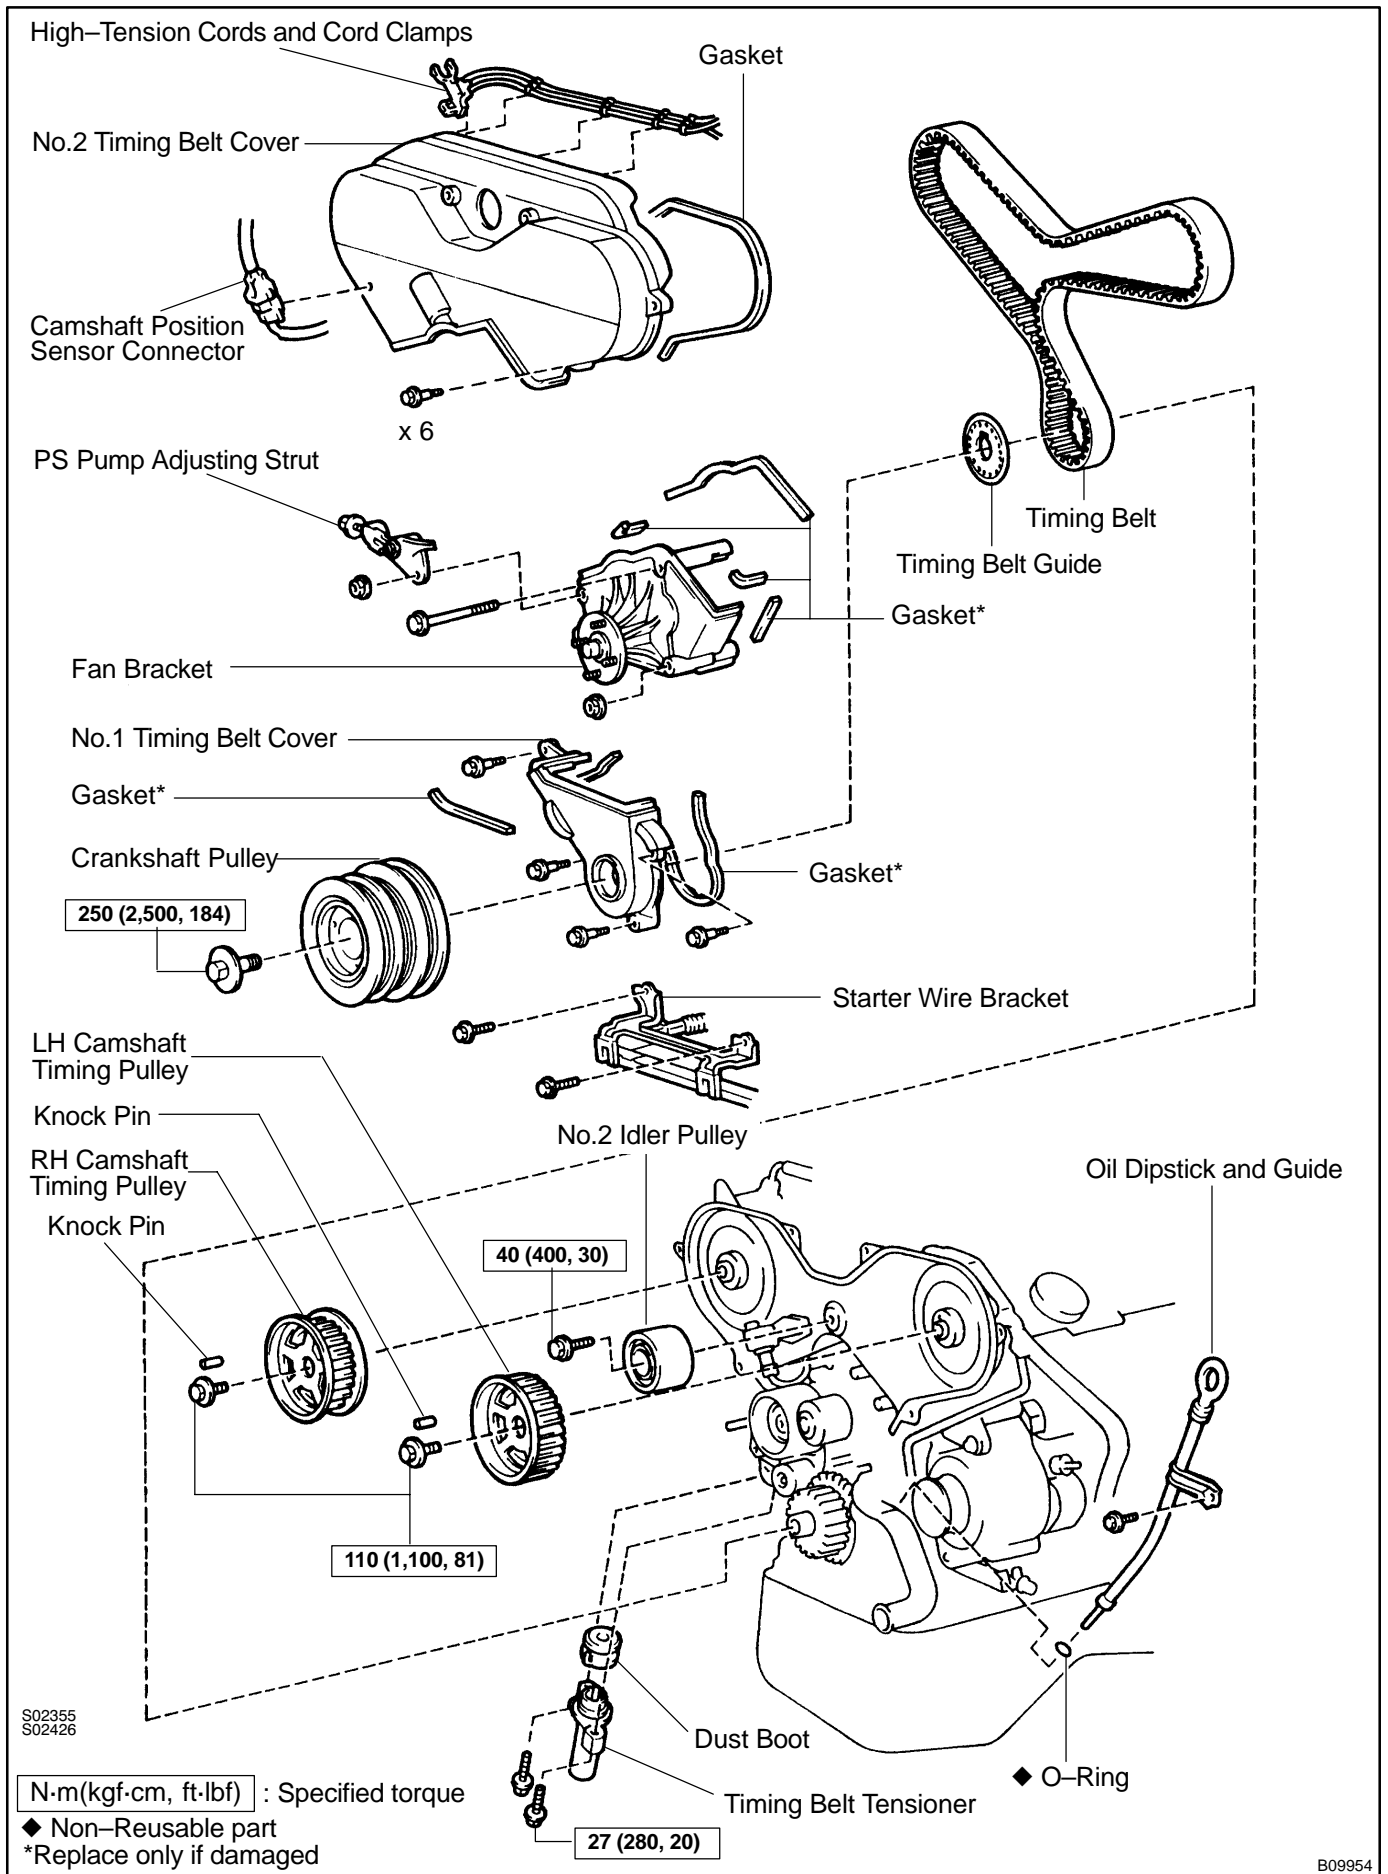

WATER PUMP COMPONENTS

CO024-05

B09954

COOLING (5VZ-FE) - WATER PUMP