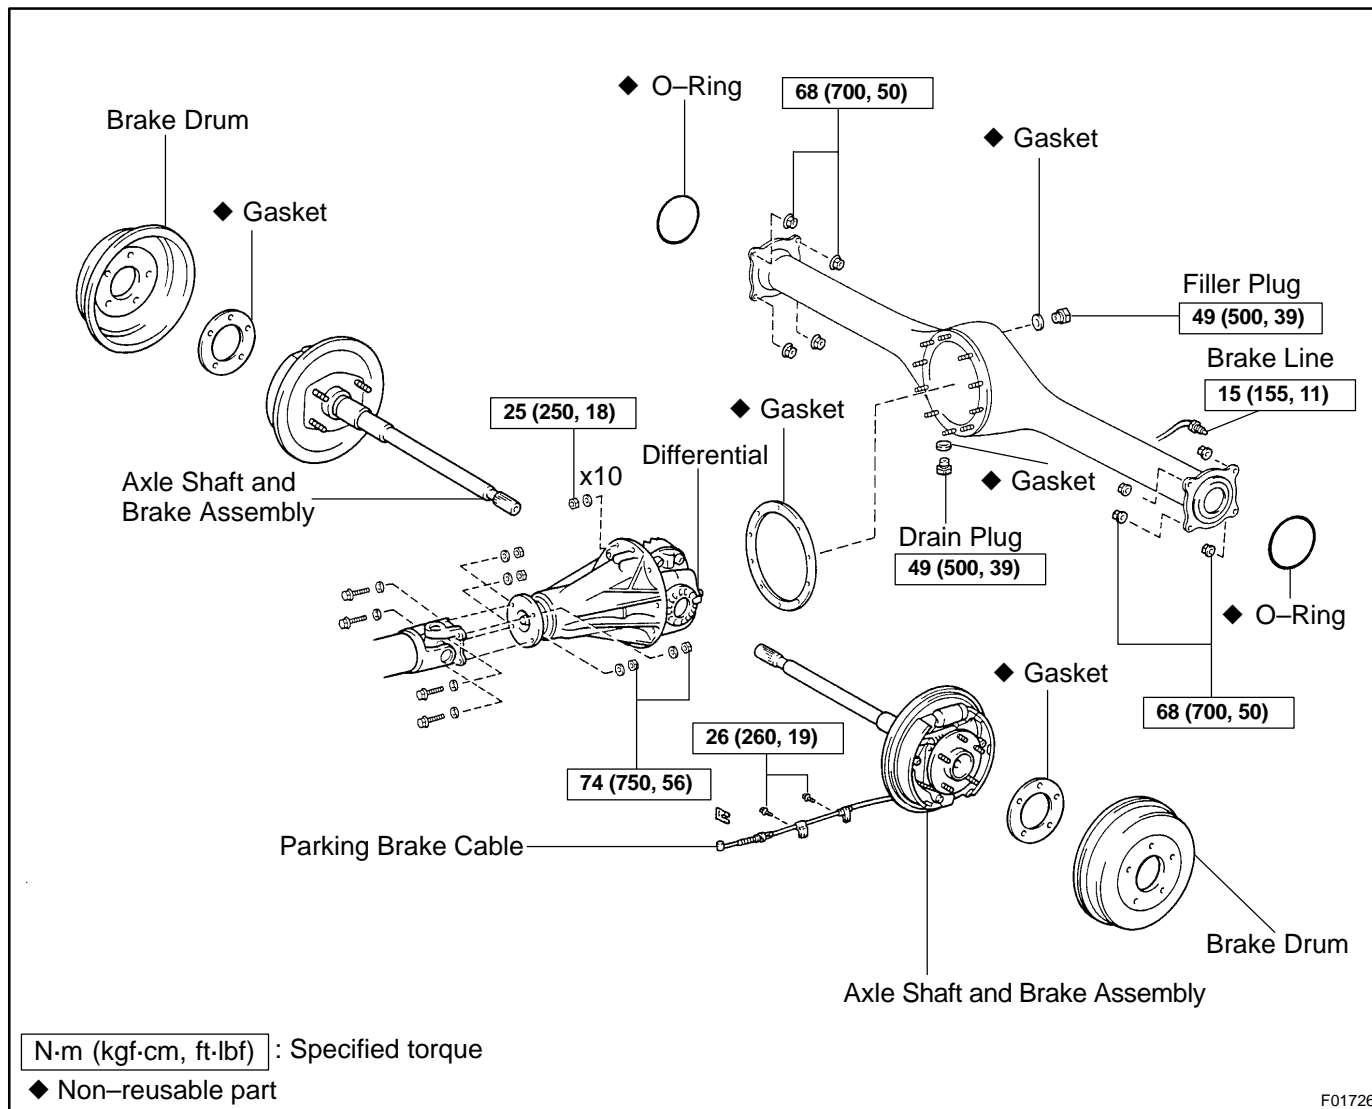

# REAR DIFFERENTIAL CARRIER (2RZ-FE) COMPONENTS

SA0BH-03

F01726

F01725