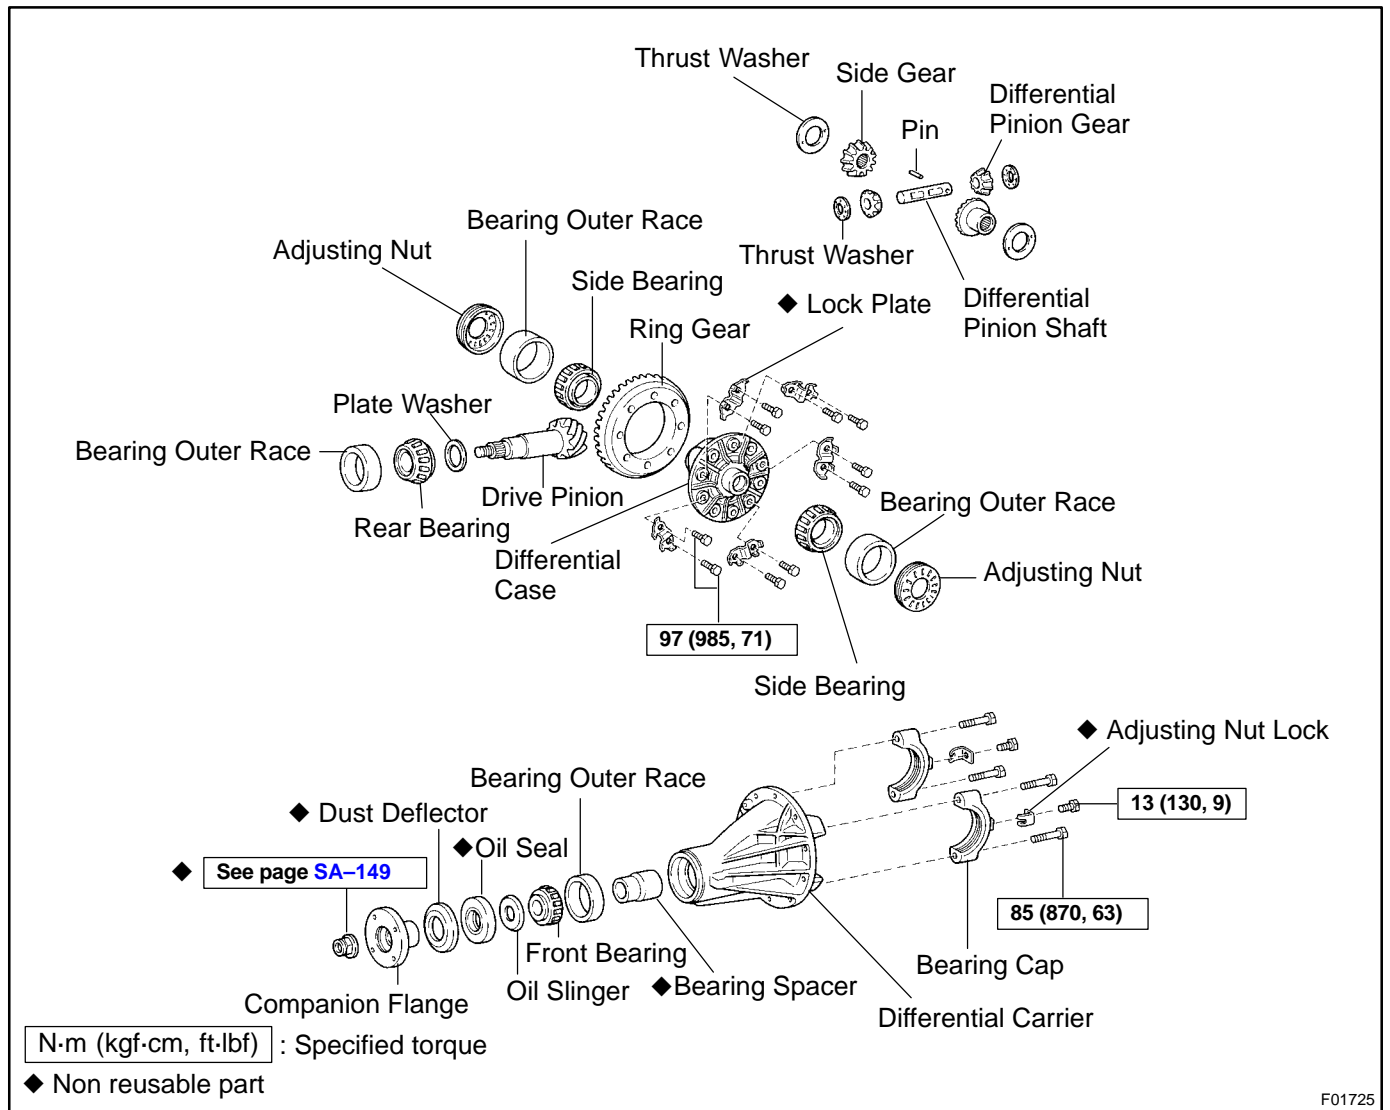

# REAR DIFFERENTIAL CARRIER (2RZ-FE) COMPONENTS

SA0BH-03

F01726

F01725